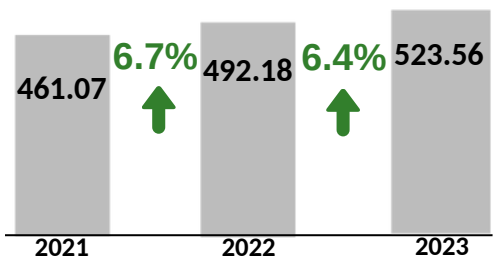

# 2023 GROSS REGIONAL DOMESTIC EXPENDITURE EASTERN VISAYAS

(At constant 2018 prices)

Reference No. IG-202404-0800-15

Date of Release: 25 April 2024

## GROSS REGIONAL DOMESTIC EXPENDITURE (In Billion Pesos)