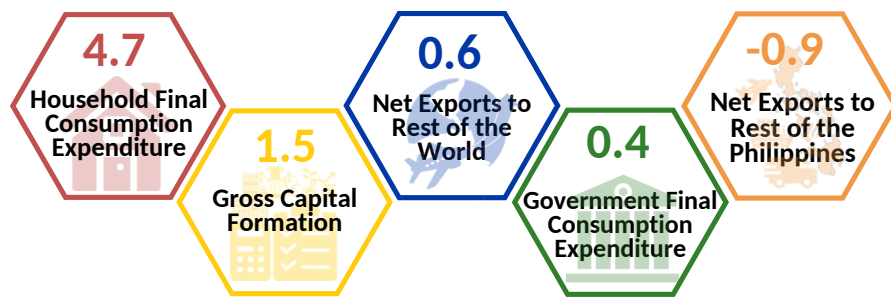

CONTRIBUTION TO GRDE GROWTH* (In Percentage Point)