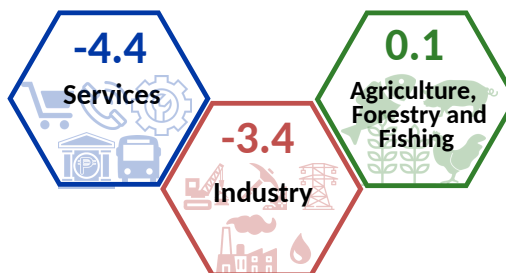

2020 ECONOMIC PERFORMANCE EASTERN VISAYAS

(At constant 2018 prices)

Reference No. IG-202104-0800-14

Date of Release: 29 April 2021

GRDP GROWTH RATES

CONTRIBUTION TO GRDP GROWTH RATE*

PER CAPITA GRDP

GROWTH RATES BY INDUSTRY