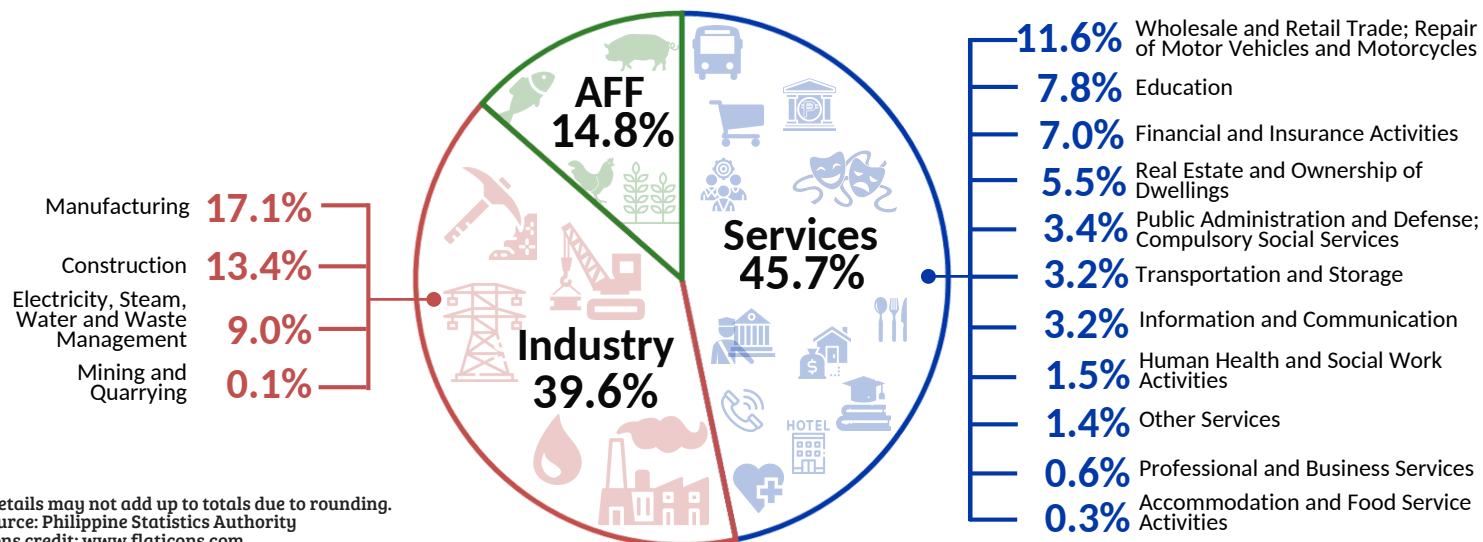

*Details may not add up to totals due to rounding.
Source: Philippine Statistics Authority
Icons credit: www.flaticons.com