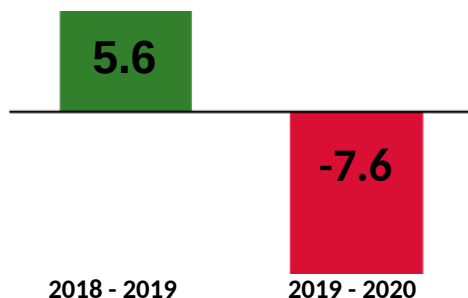

2020 ECONOMIC PERFORMANCE EASTERN VISAYAS

(At constant 2018 prices)

Reference No. IG-202104-0800-14

Date of Release: 29 April 2021

GRDP GROWTH RATES

CONTRIBUTION TO GRDP GROWTH RATE*

PER CAPITA GRDP

GROWTH RATES BY INDUSTRY