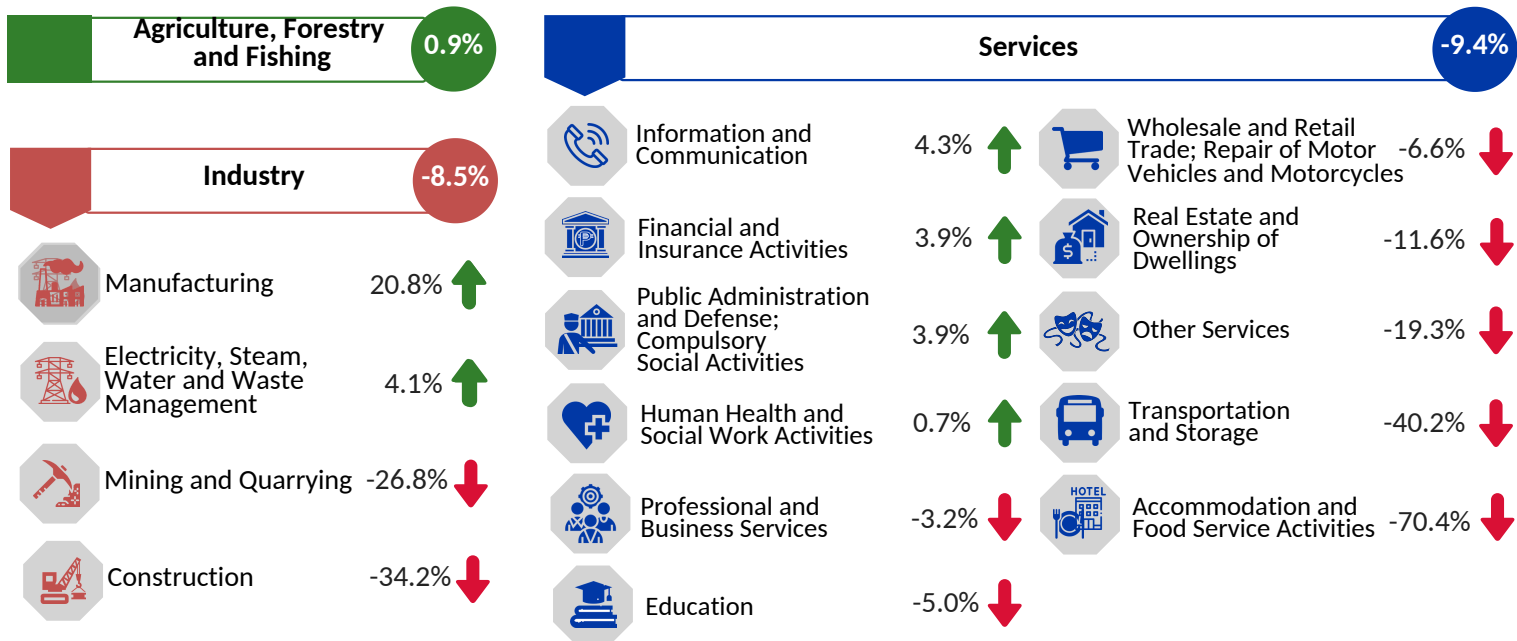

2020 ECONOMIC PERFORMANCE EASTERN VISAYAS

(At constant 2018 prices)

Reference No. IG-202104-0800-14

Date of Release: 29 April 2021

GRDP GROWTH RATES

CONTRIBUTION TO GRDP GROWTH RATE*

PER CAPITA GRDP

GROWTH RATES BY INDUSTRY

PERCENT DISTRIBUTION BY INDUSTRY*

*Details may not add up to totals due to rounding.
 Source: Philippine Statistics Authority
 Icons credit: www.flaticons.com