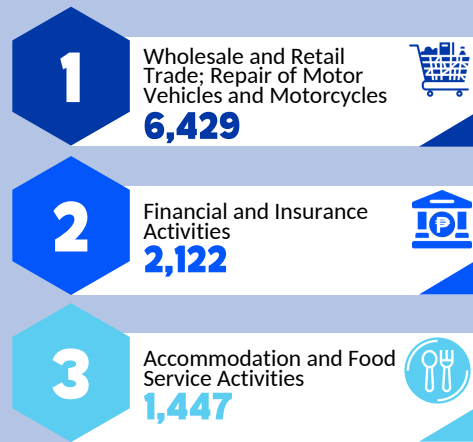

TOP 3 SECTORS

NUMBER OF ESTABLISHMENTS