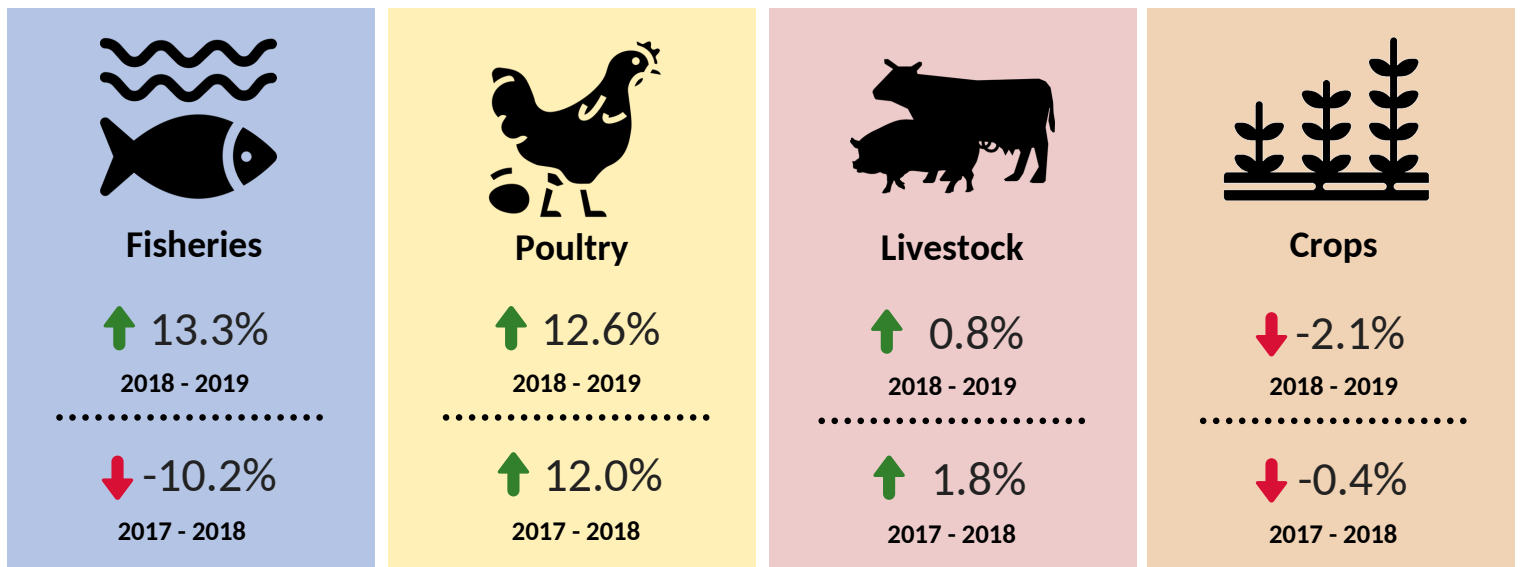

GROWTH RATES BY SUBSECTOR