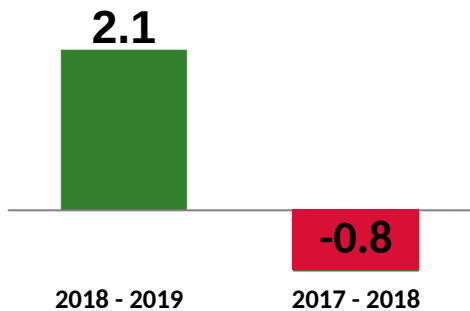

# 2019 PERFORMANCE OF AGRICULTURE EASTERN VISAYAS

(At constant 2018 prices)

Reference No. IG-202011-0800-33

Date of Release: 24 November 2020

## GROWTH RATES OF AGRICULTURE