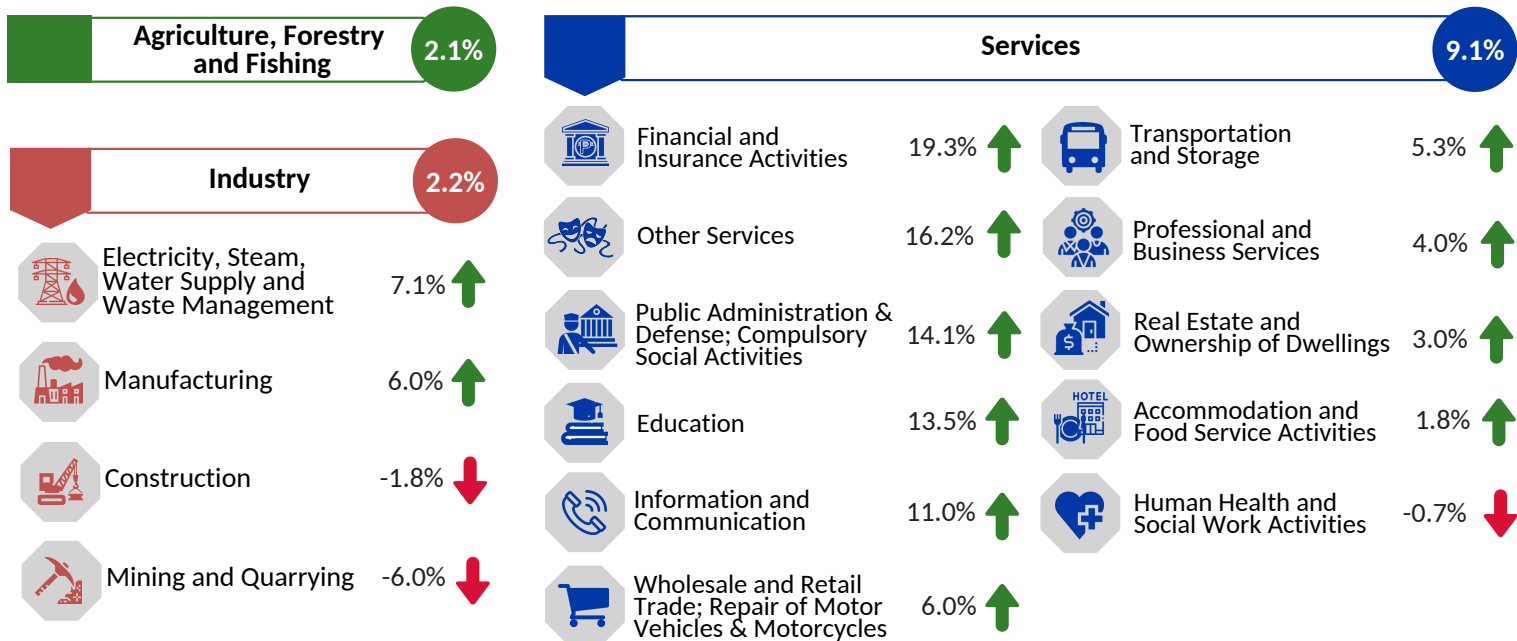

2019 ECONOMIC PERFORMANCE EASTERN VISAYAS

(At constant 2018 prices)

Reference No. IG-202011-0800-31

Date of Release: 24 November 2020

GRDP GROWTH RATES

CONTRIBUTION TO GRDP GROWTH RATE

PER CAPITA GRDP

GROWTH RATES BY INDUSTRY