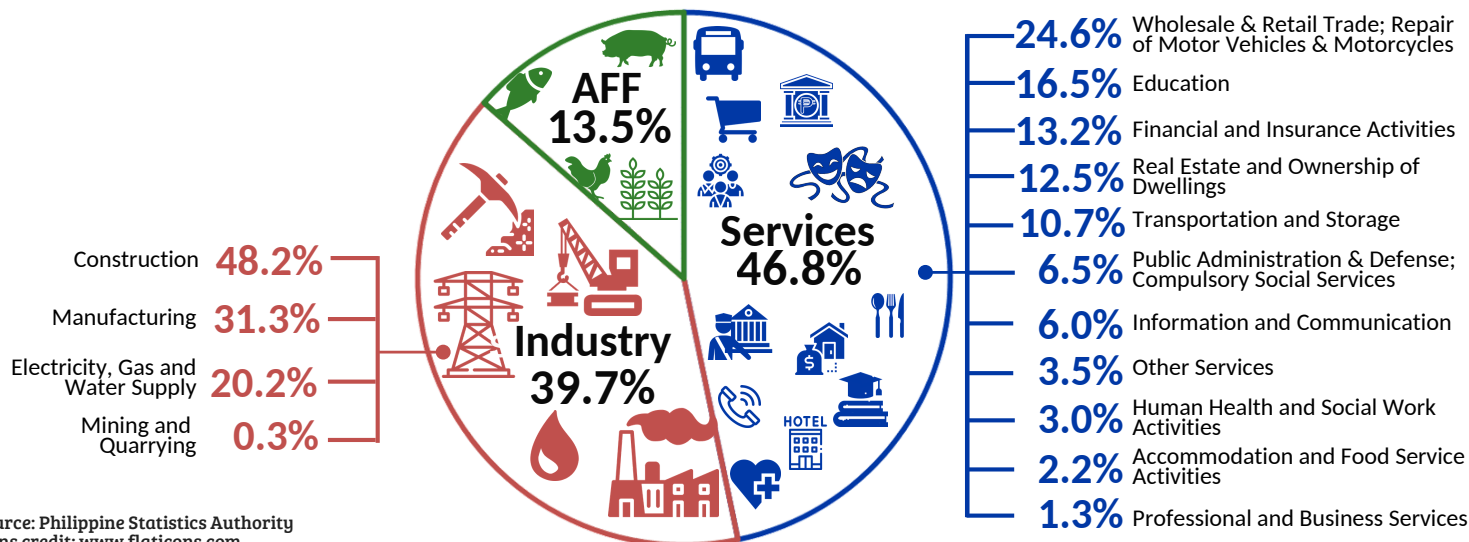

Source: Philippine Statistics Authority
Icons credit: www.flaticons.com