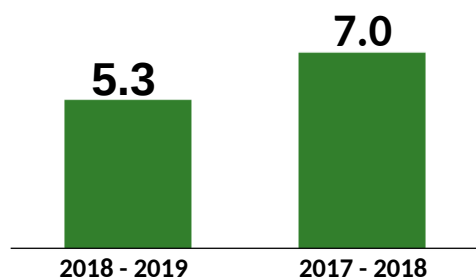

2019 ECONOMIC PERFORMANCE EASTERN VISAYAS

(At constant 2018 prices)

Reference No. IG-202011-0800-31

Date of Release: 24 November 2020

GRDP GROWTH RATES

CONTRIBUTION TO GRDP GROWTH RATE

PER CAPITA GRDP

GROWTH RATES BY INDUSTRY