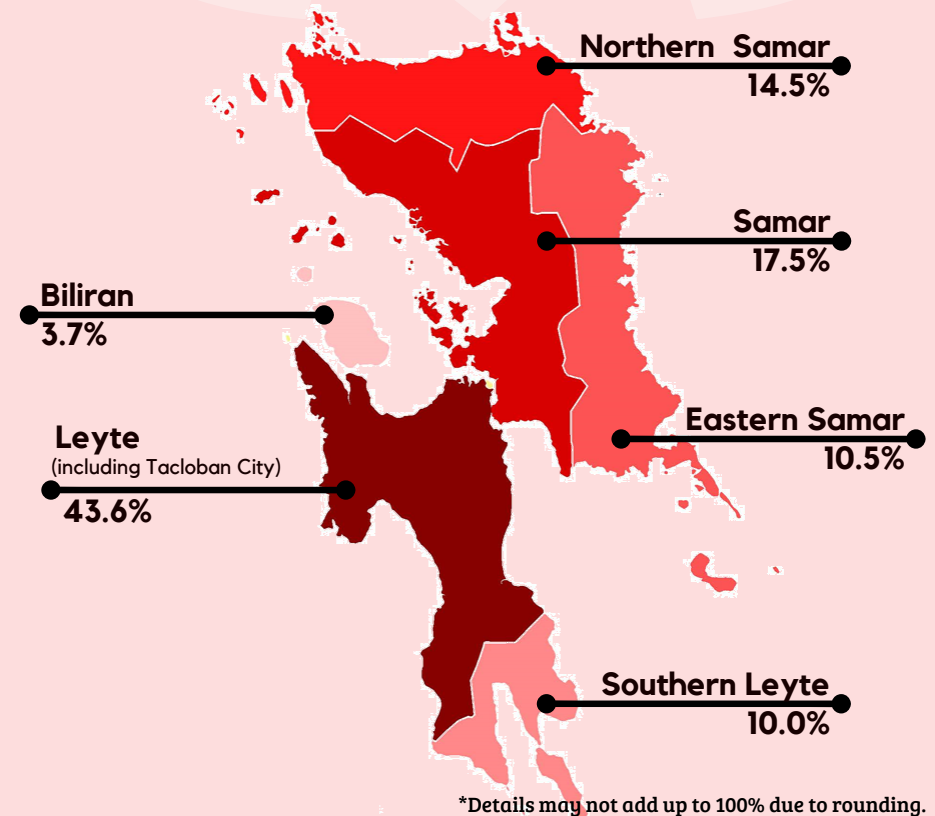

## 1,533,012

Total Single Population (10 years old and over)

SINGLE MEN OUTNUMBER ALL  
THE SINGLE LADIES

 Male - 56.1%     Female - 43.9%

### WHERE THE SINGLES ARE...

ARE YOU ONE OF THEM THIS  
VALENTINE'S DAY? 😍

Source: 2015 Census of Population, Philippine Statistics Authority