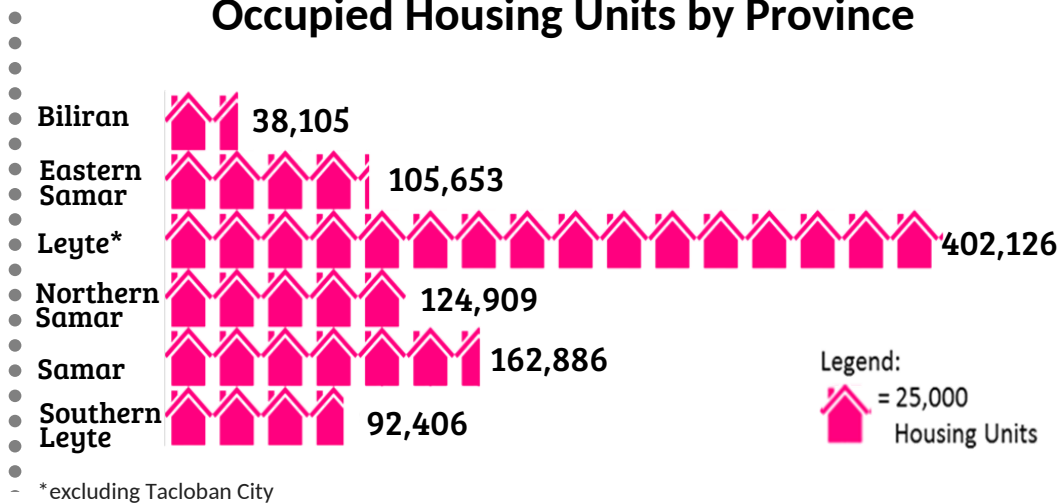

2015 CENSUS OF POPULATION (Housing Characteristics)

Reference No.: IG-201806-0800-09

Date Released: 13 June 2018

975,625

**Occupied Housing
 Units in Eastern
 Visayas**

Occupied Housing Units by Province

Source: Philippine Statistics Authority