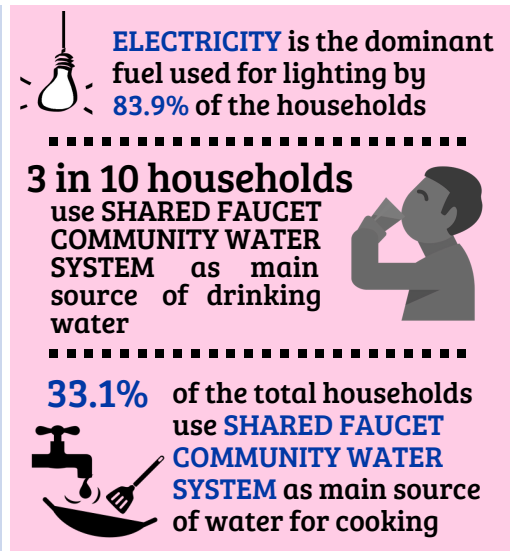

2015 CENSUS OF POPULATION (Housing Characteristics)

Reference No.: IG-201806-0800-09

Date Released: 13 June 2018

975,625

**Occupied Housing
 Units in Eastern
 Visayas**

Occupied Housing Units by Province

Source: Philippine Statistics Authority