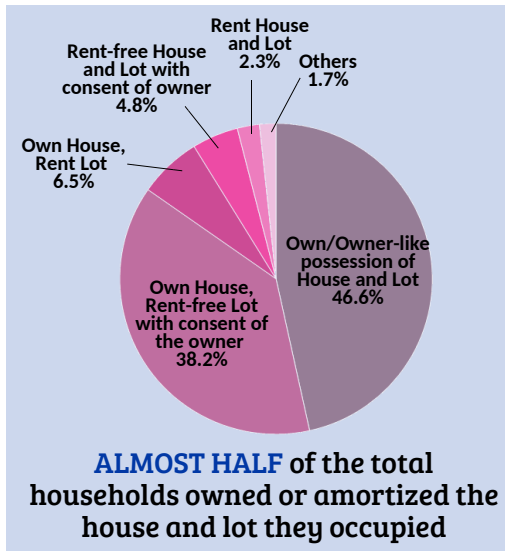

2015 CENSUS OF POPULATION (Housing Characteristics)

Reference No.: IG-201806-0800-09

Date Released: 13 June 2018

975,625

**Occupied Housing
 Units in Eastern
 Visayas**

Occupied Housing Units by Province

Source: Philippine Statistics Authority