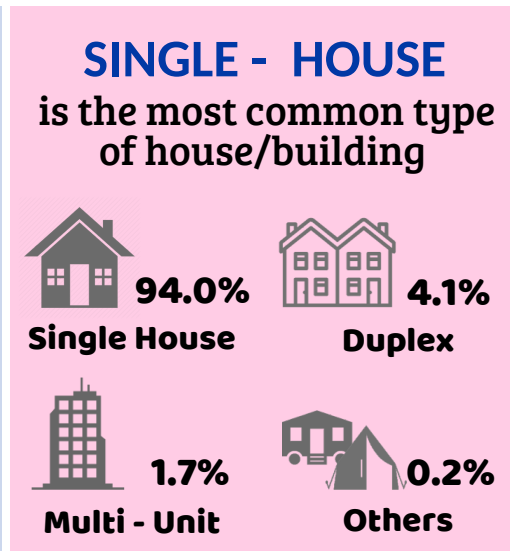

2015 CENSUS OF POPULATION (Housing Characteristics)

Reference No.: IG-201806-0800-09

Date Released: 13 June 2018

975,625

**Occupied Housing
 Units in Eastern
 Visayas**

Occupied Housing Units by Province

Source: Philippine Statistics Authority