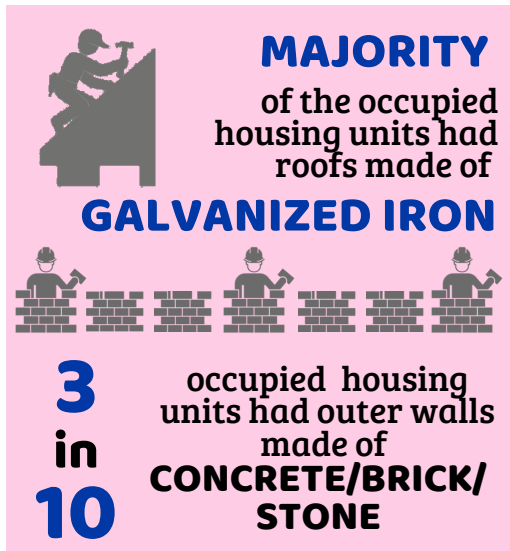

2015 CENSUS OF POPULATION (Housing Characteristics)

Reference No.: IG-201806-0800-09

Date Released: 13 June 2018

975,625

**Occupied Housing
 Units in Eastern
 Visayas**

Occupied Housing Units by Province

Source: Philippine Statistics Authority