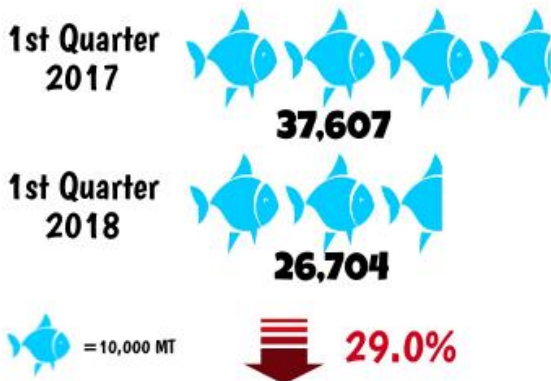

FISHERY PRODUCTION EASTERN VISAYAS (First Quarter 2018)

Reference No.: IG-201805-0800-07
 Date Released: 25 May 2018

TOTAL FISHERY PRODUCTION (in metric tons)

FISHERY PRODUCTION BY SUBSECTOR (in metric tons)