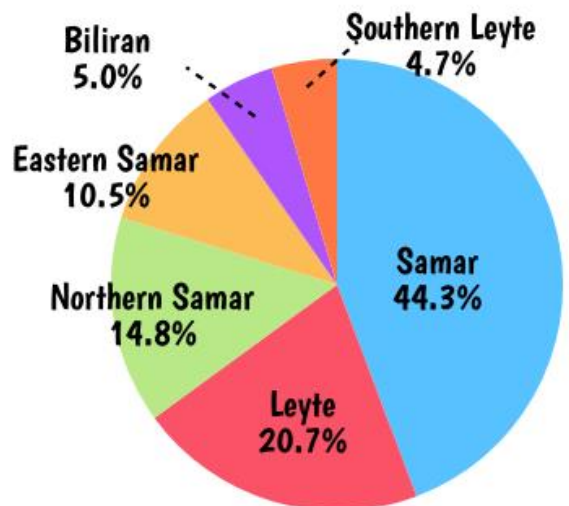

FISHERY PRODUCTION EASTERN VISAYAS (First Quarter 2018)

Reference No.: IG-201805-0800-07
 Date Released: 25 May 2018

TOTAL FISHERY PRODUCTION (in metric tons)

FISHERY PRODUCTION BY SUBSECTOR (in metric tons)

DISTRIBUTION OF FISHERY PRODUCTION BY PROVINCE

DISTRIBUTION OF FISHERY PRODUCTION BY SUBSECTOR

Source: Philippine Statistics Authority