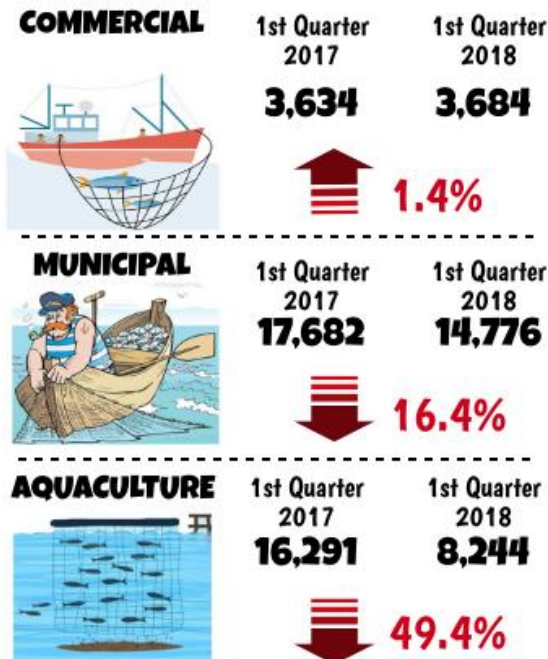

FISHERY PRODUCTION EASTERN VISAYAS (First Quarter 2018)

Reference No.: IG-201805-0800-07
 Date Released: 25 May 2018

TOTAL FISHERY PRODUCTION (in metric tons)

FISHERY PRODUCTION BY SUBSECTOR (in metric tons)

DISTRIBUTION OF FISHERY PRODUCTION BY PROVINCE

DISTRIBUTION OF FISHERY PRODUCTION BY SUBSECTOR

Source: Philippine Statistics Authority