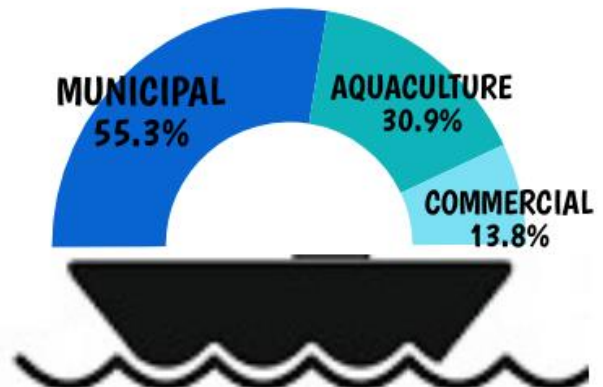

Source: Philippine Statistics Authority