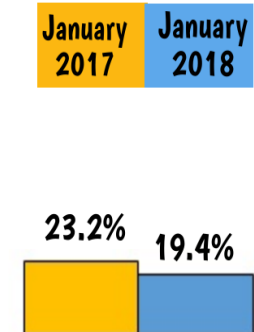

LABOR AND EMPLOYMENT SITUATION IN EASTERN VISAYAS

Reference No.: IG-201804-0800-03
 Date Released: 10 April 2018

POPULATION 15 YEARS AND OVER

LABOR FORCE PARTICIPATION

EMPLOYMENT STATUS

The labor and employment situation in the region was favorable in January 2018 as the estimates from the January 2018 Labor Force Survey (LFS) showed an increase (2.7 percent) in employment and decreases in underemployment (3.8 percent) and unemployment (2.7 percent) compared with the estimates in January 2017.