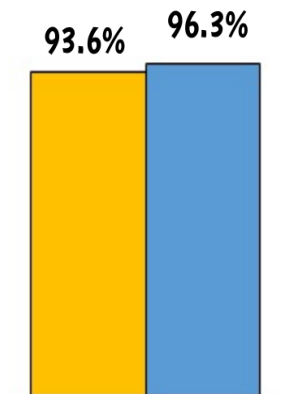

LABOR AND EMPLOYMENT SITUATION IN EASTERN VISAYAS

Reference No.: IG-201804-0800-03
 Date Released: 10 April 2018

POPULATION 15 YEARS AND OVER

LABOR FORCE PARTICIPATION

EMPLOYMENT STATUS

The labor and employment situation in the region was favorable in January 2018 as the estimates from the January 2018 Labor Force Survey (LFS) showed an increase (2.7 percent) in employment and decreases in underemployment (3.8 percent) and unemployment (2.7 percent) compared with the estimates in January 2017.