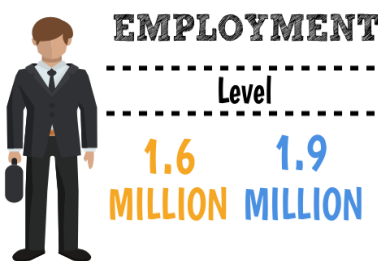

LABOR AND EMPLOYMENT SITUATION IN EASTERN VISAYAS

Reference No.: IG-201804-0800-03
 Date Released: 10 April 2018

POPULATION 15 YEARS AND OVER

LABOR FORCE PARTICIPATION

EMPLOYMENT STATUS

The labor and employment situation in the region was favorable in January 2018 as the estimates from the January 2018 Labor Force Survey (LFS) showed an increase (2.7 percent) in employment and decreases in underemployment (3.8 percent) and unemployment (2.7 percent) compared with the estimates in January 2017.