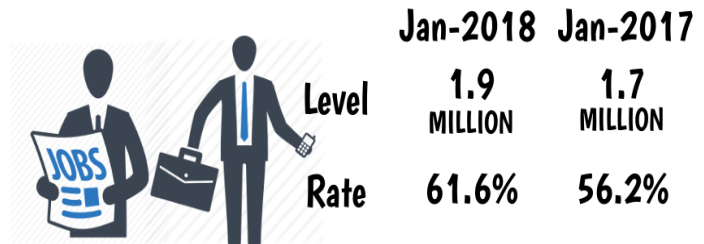

LABOR AND EMPLOYMENT SITUATION IN EASTERN VISAYAS

Reference No.: IG-201804-0800-03
 Date Released: 10 April 2018

POPULATION 15 YEARS AND OVER

LABOR FORCE PARTICIPATION

EMPLOYMENT STATUS

The labor and employment situation in the region was favorable in January 2018 as the estimates from the January 2018 Labor Force Survey (LFS) showed an increase (2.7 percent) in employment and decreases in underemployment (3.8 percent) and unemployment (2.7 percent) compared with the estimates in January 2017.