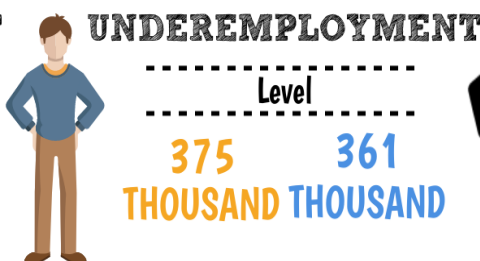

LABOR AND EMPLOYMENT SITUATION IN EASTERN VISAYAS

Reference No.: IG-201804-0800-03
 Date Released: 10 April 2018

POPULATION 15 YEARS AND OVER

LABOR FORCE PARTICIPATION

EMPLOYMENT STATUS

The labor and employment situation in the region was favorable in January 2018 as the estimates from the January 2018 Labor Force Survey (LFS) showed an increase (2.7 percent) in employment and decreases in underemployment (3.8 percent) and unemployment (2.7 percent) compared with the estimates in January 2017.