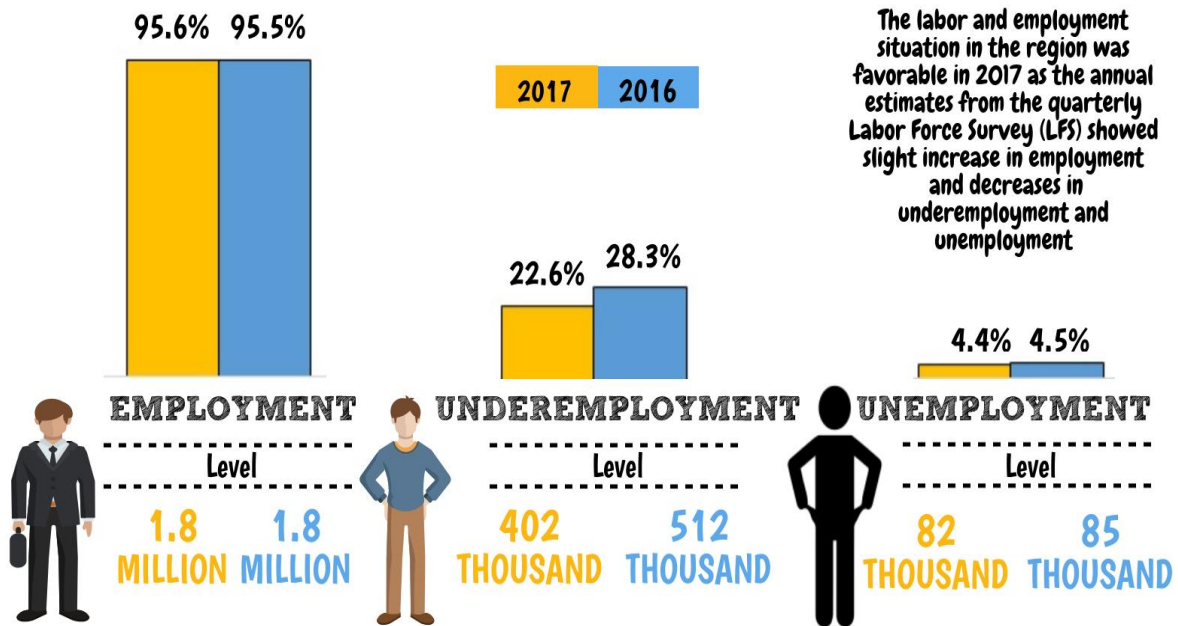

LABOR AND EMPLOYMENT SITUATION IN EASTERN VISAYAS

Reference No.: IG-201801-0800-01
 Date Released: 16 January 2018

POPULATION 15 YEARS AND OVER

LABOR FORCE PARTICIPATION

EMPLOYMENT STATUS

Notes: The methodology for the computation of annual estimates of labor and employment indicators is based on PSA Board Resolution No. 2017-151, Approving and Adopting the Official Methodolgy for Generating Annual Labor and Employment Estimates, using the average estimates of the four LFS rounds.